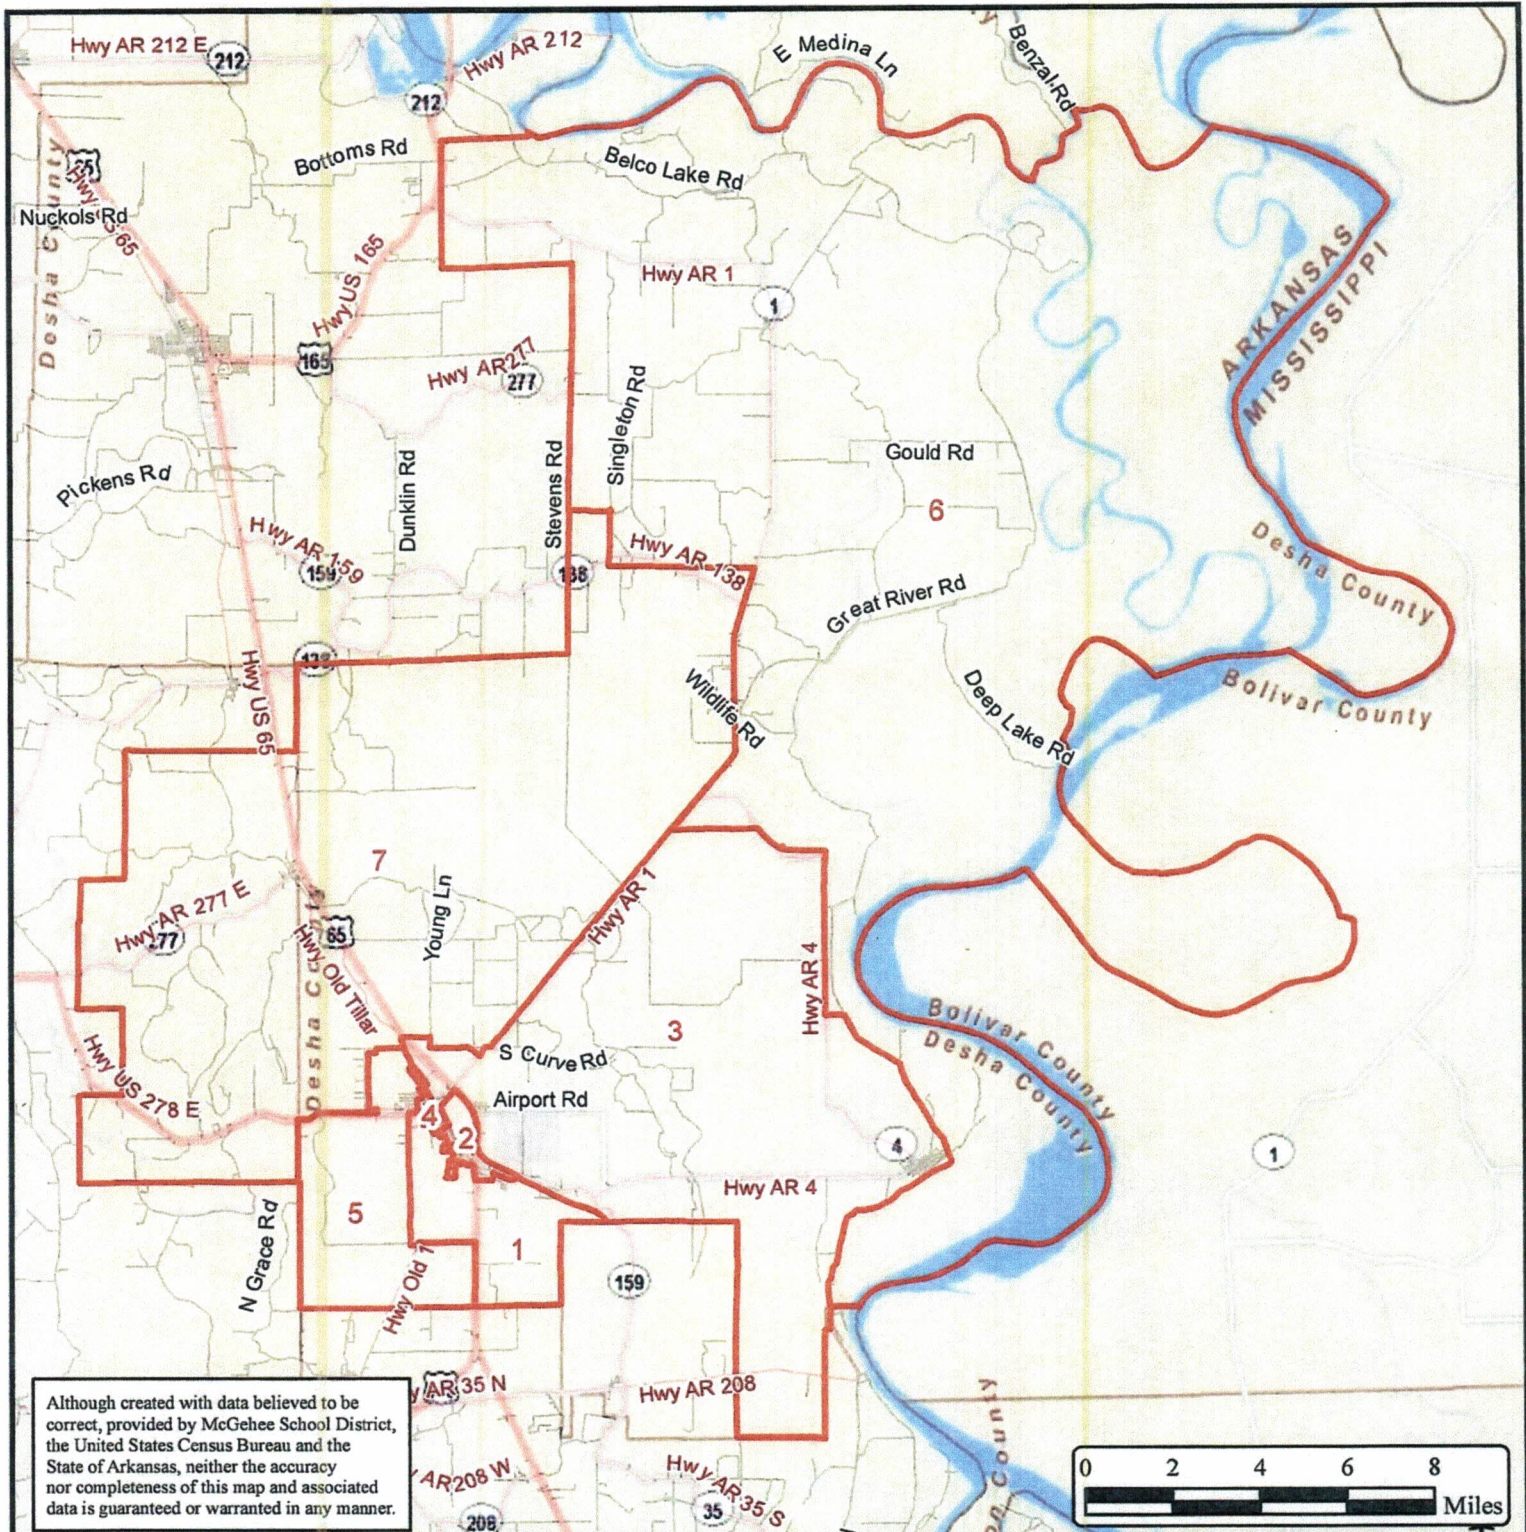

McGehee School District

School Board Zones Overview

Map Created: May 3, 2012

Although created with data believed to be correct, provided by McGehee School District, the United States Census Bureau and the State of Arkansas, neither the accuracy nor completeness of this map and associated data is guaranteed or warranted in any manner.

Total Population (Hispanic or Latino ethnicity is included in "Other")									
District	Population	% Deviation	%White	%Black	%Aminidian	%Asian	%Hawaiian	%Other	% 2+ Races
D-1	1005	3.12%	38.71%	58.61%	0.20%	0.00%	0.00%	1.09%	1.39%
D-2	1013	3.94%	24.09%	71.67%	0.89%	0.89%	0.00%	2.07%	0.39%
D-3	971	-0.37%	67.35%	30.07%	0.41%	0.10%	0.00%	1.13%	0.93%
D-4	994	1.99%	58.15%	36.22%	0.20%	0.60%	0.00%	4.33%	0.50%
D-5	974	-0.08%	69.20%	24.74%	0.41%	0.31%	0.00%	4.41%	0.92%
D-6	934	-4.16%	77.73%	16.81%	0.21%	0.00%	0.21%	4.07%	0.96%
D-7	931	-4.47%	57.68%	37.92%	0.54%	0.21%	0.00%	3.01%	0.64%